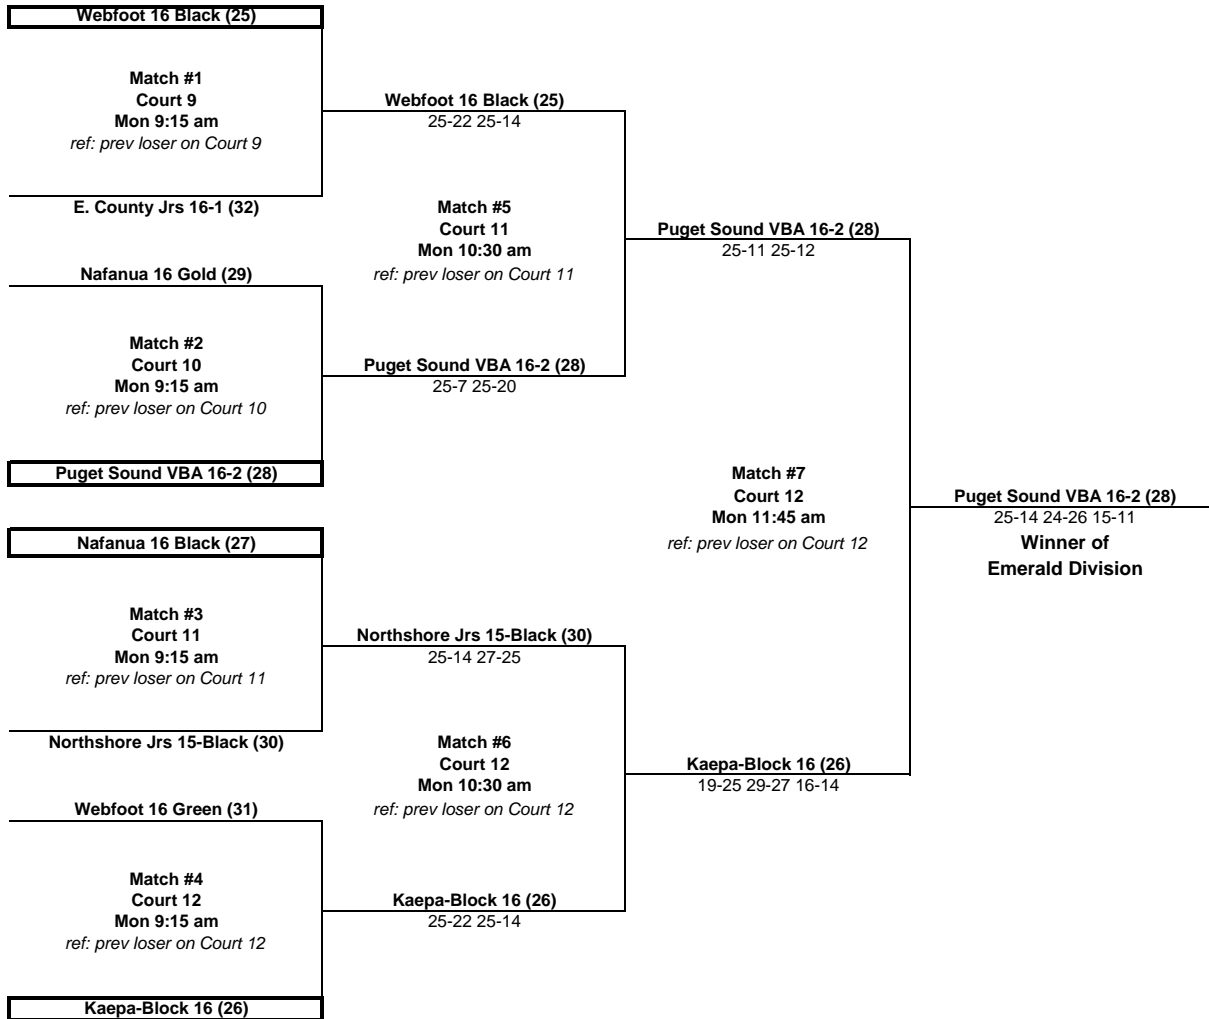

**Oregon MLK Team Classic
16 Open
Gold Division**

Losers of each match must ref the next match

**Oregon MLK Team Classic
16 Open
Silver Division**

Losers of each match must ref the next match

**Oregon MLK Team Classic
16 Open
Bronze Division**

Losers of each match must ref the next match

**Oregon MLK Team Classic
16 Open
Emerald Division**

Boxed teams must ref the first match on same court
Losers of each match must ref the next match