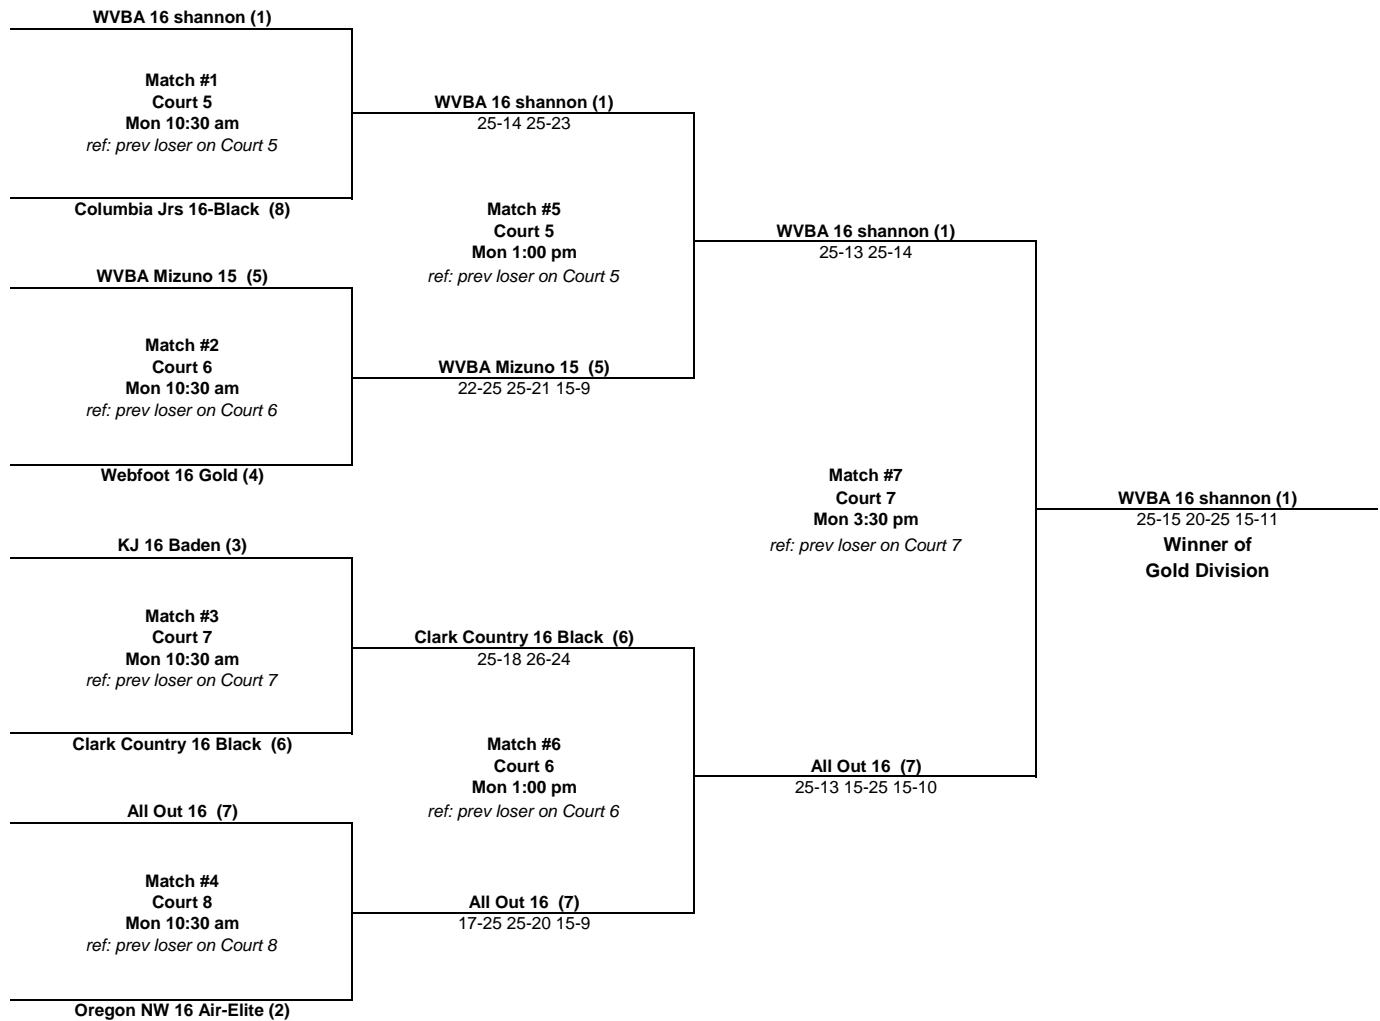

**Oregon MLK Team Classic
16 Open
Gold Division**

Losers of each match must ref the next match

**Oregon MLK Team Classic
16 Open
Silver Division**

Losers of each match must ref the next match

**Oregon MLK Team Classic
16 Open
Bronze Division**

Losers of each match must ref the next match

**Oregon MLK Team Classic
16 Open
Emerald Division**

Boxed teams must ref the first match on same court
Losers of each match must ref the next match