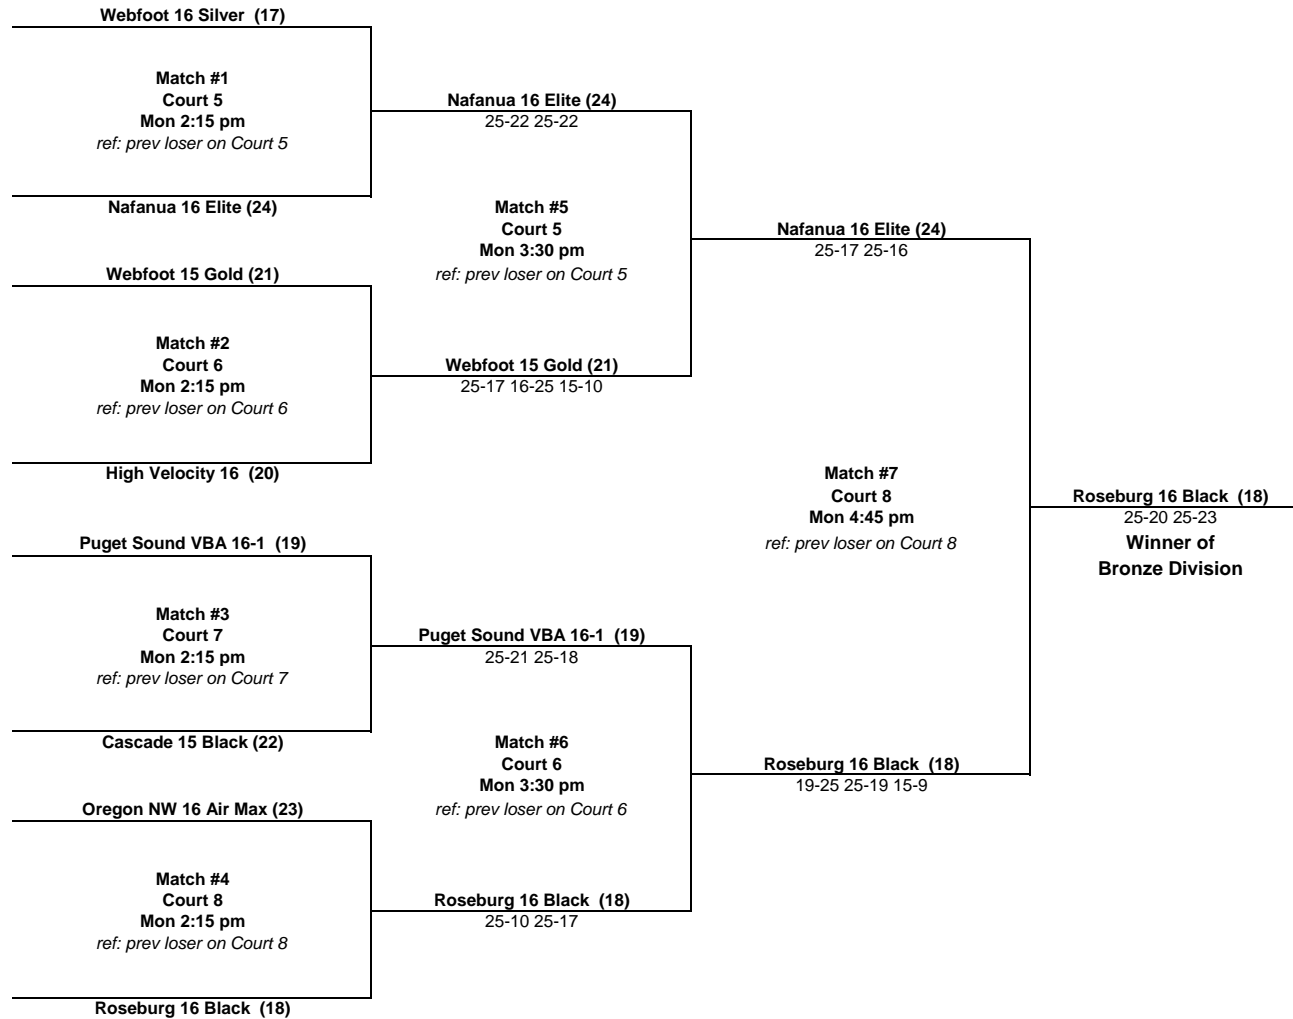

**Oregon MLK Team Classic
16 Open
Gold Division**

Losers of each match must ref the next match

**Oregon MLK Team Classic
16 Open
Silver Division**

Losers of each match must ref the next match

**Oregon MLK Team Classic
16 Open
Bronze Division**

Losers of each match must ref the next match

**Oregon MLK Team Classic
16 Open
Emerald Division**

Boxed teams must ref the first match on same court
Losers of each match must ref the next match