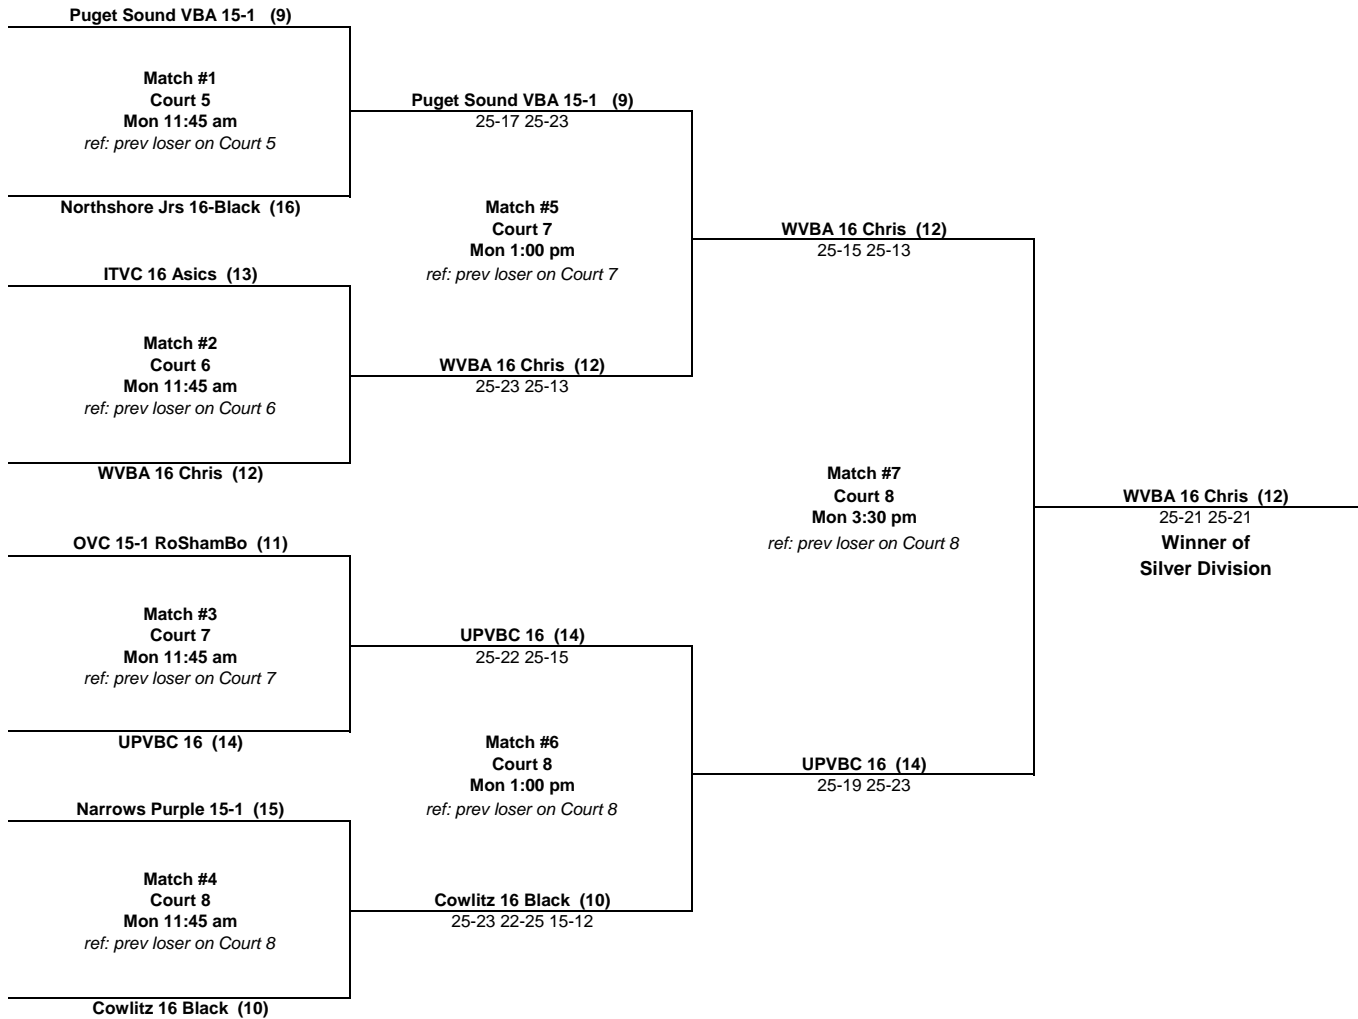

**Oregon MLK Team Classic
16 Open
Gold Division**

Losers of each match must ref the next match

**Oregon MLK Team Classic
16 Open
Silver Division**

Losers of each match must ref the next match

**Oregon MLK Team Classic
16 Open
Bronze Division**

Losers of each match must ref the next match

**Oregon MLK Team Classic
16 Open
Emerald Division**

Boxed teams must ref the first match on same court
Losers of each match must ref the next match