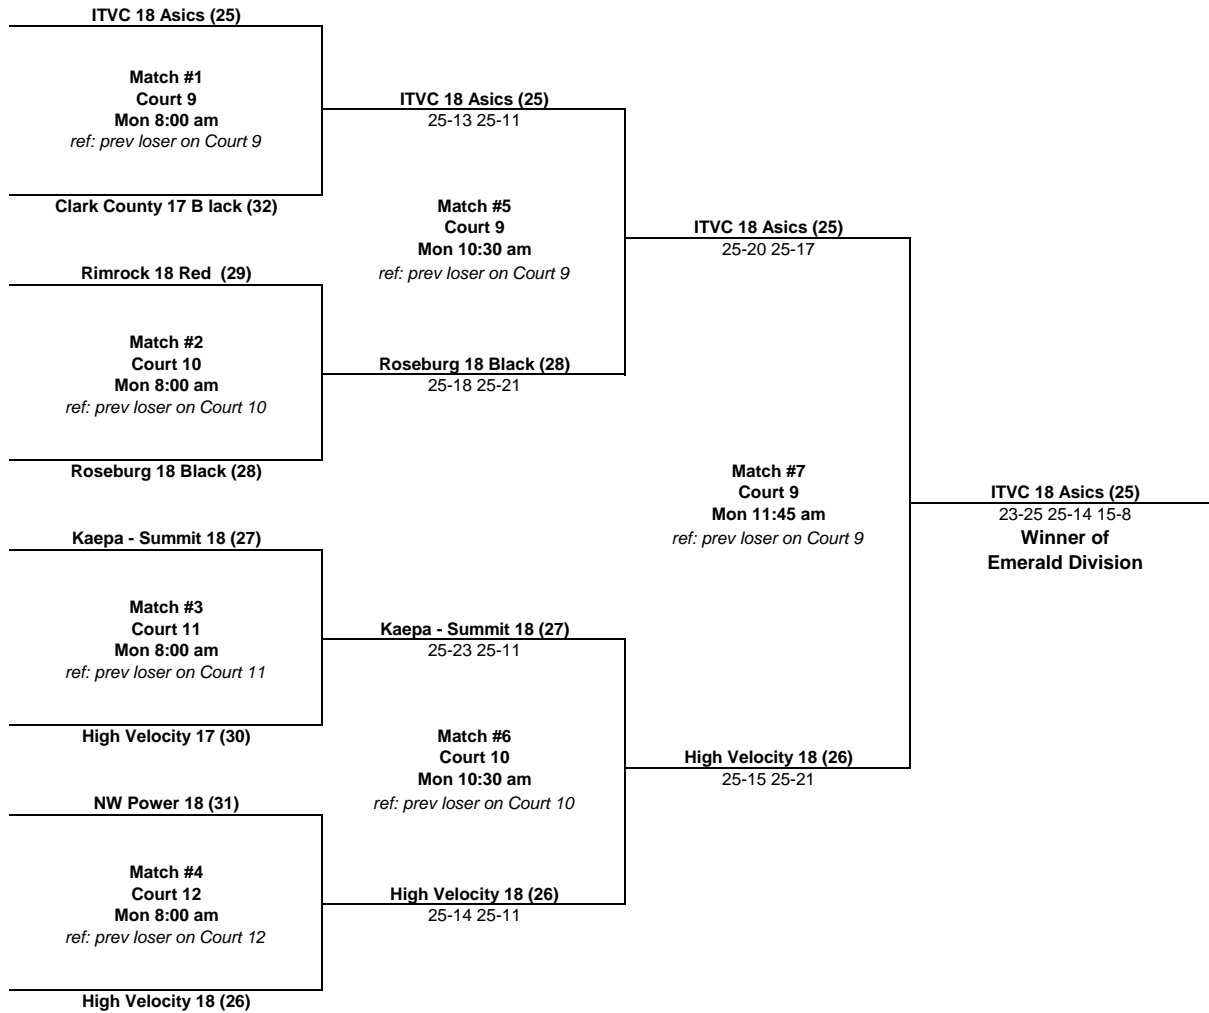

**Oregon MLK Team Classic
18 Open
Gold Division**

Losers of each match must ref the next match

**Oregon MLK Team Classic
18 Open
Silver Division**

Losers of each match must ref the next match

**Oregon MLK Team Classic
18 Open
Bronze Division**

Losers of each match must ref the next match

**Oregon MLK Team Classic
18 Open
Emerald Division**

Losers of each match must ref the next match