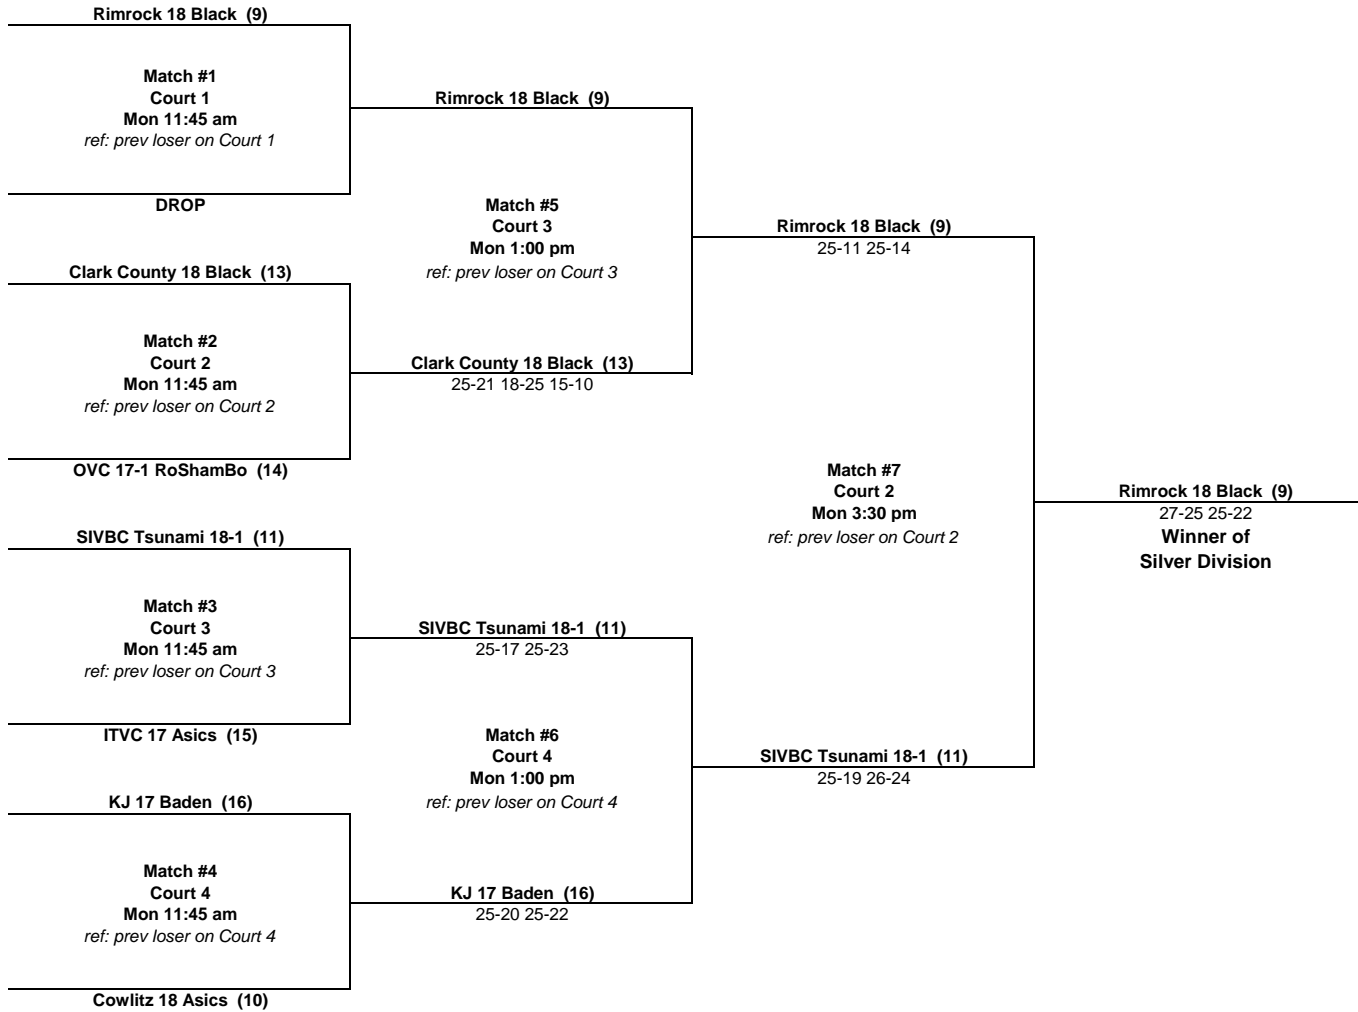

**Oregon MLK Team Classic
18 Open
Gold Division**

Losers of each match must ref the next match

**Oregon MLK Team Classic
18 Open
Silver Division**

Losers of each match must ref the next match

**Oregon MLK Team Classic
18 Open
Bronze Division**

Losers of each match must ref the next match

**Oregon MLK Team Classic
18 Open
Emerald Division**

Losers of each match must ref the next match