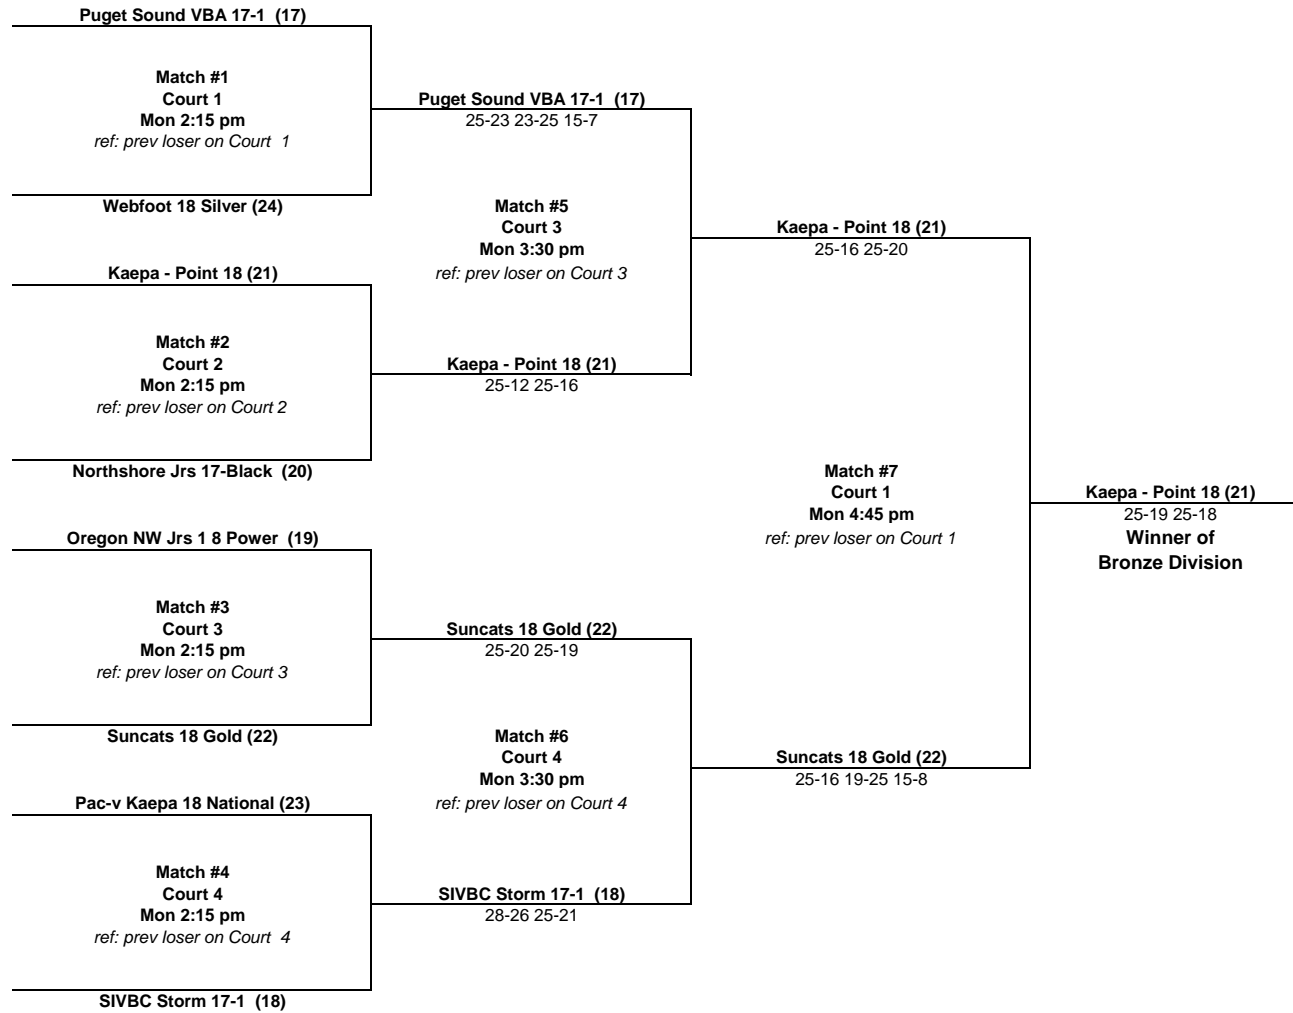

**Oregon MLK Team Classic
18 Open
Gold Division**

Losers of each match must ref the next match

**Oregon MLK Team Classic
18 Open
Silver Division**

Losers of each match must ref the next match

**Oregon MLK Team Classic
18 Open
Bronze Division**

Losers of each match must ref the next match

**Oregon MLK Team Classic
18 Open
Emerald Division**

Losers of each match must ref the next match