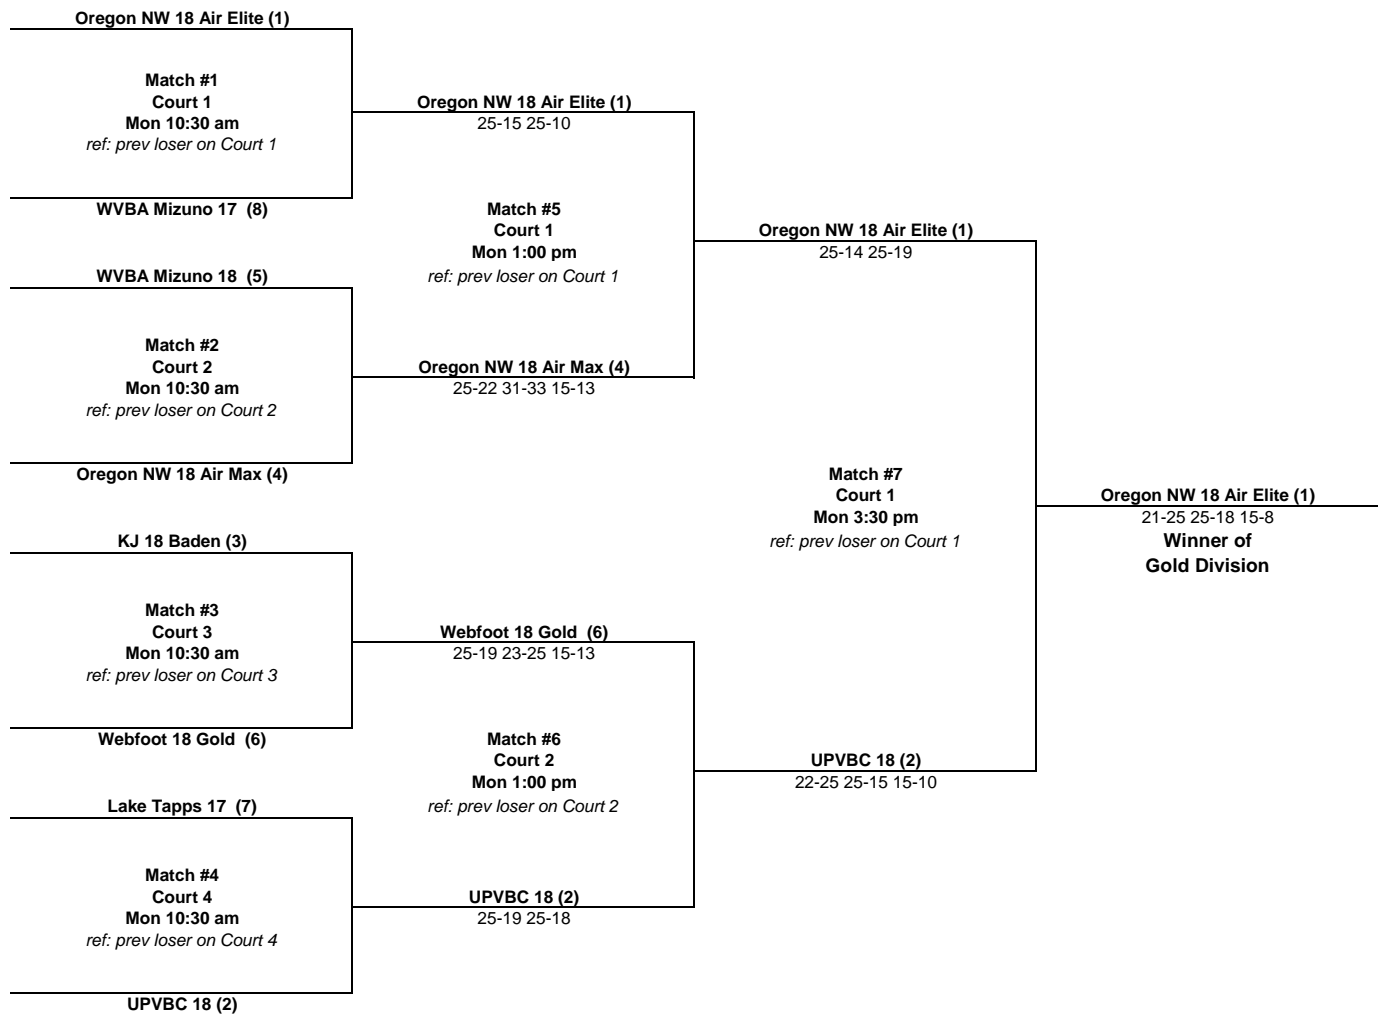

**Oregon MLK Team Classic
18 Open
Gold Division**

Losers of each match must ref the next match

**Oregon MLK Team Classic
18 Open
Silver Division**

Losers of each match must ref the next match

**Oregon MLK Team Classic
18 Open
Bronze Division**

Losers of each match must ref the next match

**Oregon MLK Team Classic
18 Open
Emerald Division**

Losers of each match must ref the next match